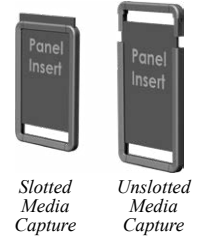

Crowd Control & Queuing

Post-top Stanchion Signs

Robust and Versatile Signage Solutions

- Effectively inform and guide customers without interrupting staff's workflow.
- Available for both Beltrac® and traditional stanchions.
- Easily add signage to a queue.
- Available with fixed or swivel mounts.
- Works with Beltloc® to prevent frame removal.

Post-top Stanchion Signs

MEDIA CAPTURE

Consider these Media Capture options for all Radius Corner Sign Frames. Slotted offers ease of replacing the sign graphic while the Unslotted (Captured) version offers extra security from tampering.